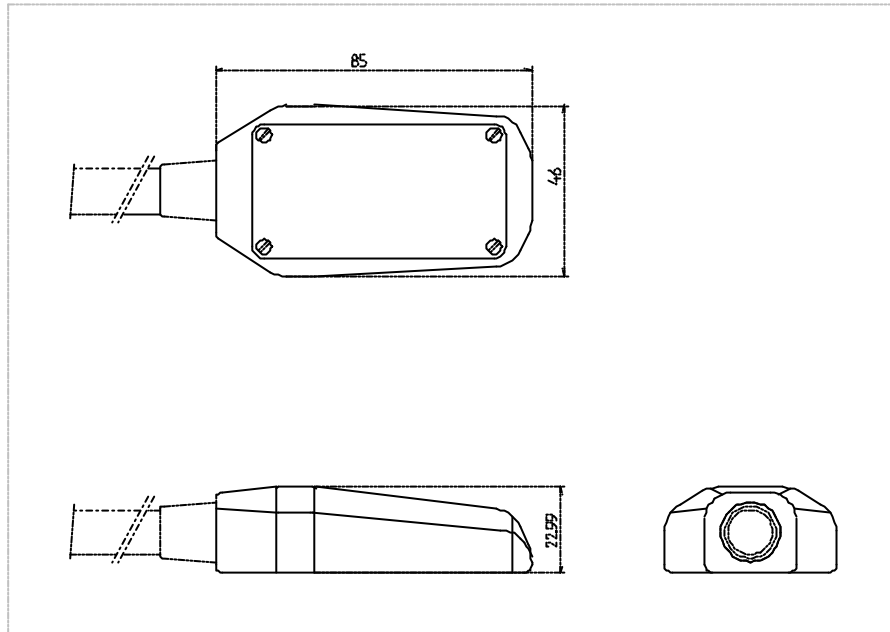

Dedicated for VIP application, this LED flexible desk light is offered in various length and finishing. Mechanical interface is easily adaptable to each application.

**TECHNICAL DATA**

Dimension:	See drawing
Mass:	0.360 kg
Power Supply:	See table
Electrical Interface:	Two wires. Length 1 m.
Mechanical Interface:	On customer specification
Light Source:	Two LXHL-MW 1C LUXEON.
Light performances	25 Lux at 450 mm on a diameter of about 600.
Useful Life:	> 20 000 Operating Hours
Environmental Spec:	Tested & qualified according to RTCA DO160D

Dimension

Schematic Diagram

Part description numbering system

611	XXX	Y	Z
	↓	↓	↓
			Finish code
			Power Supply code
	Length of the hose in mm per step of 50 mm.		
Y	Power Supply		
A	6 VDC – 300 mA		
Z	Casing Finish & Color		
0	Brushing G180 + OAS uncolored		
5	Gold		
6	Gold + hose leather case		