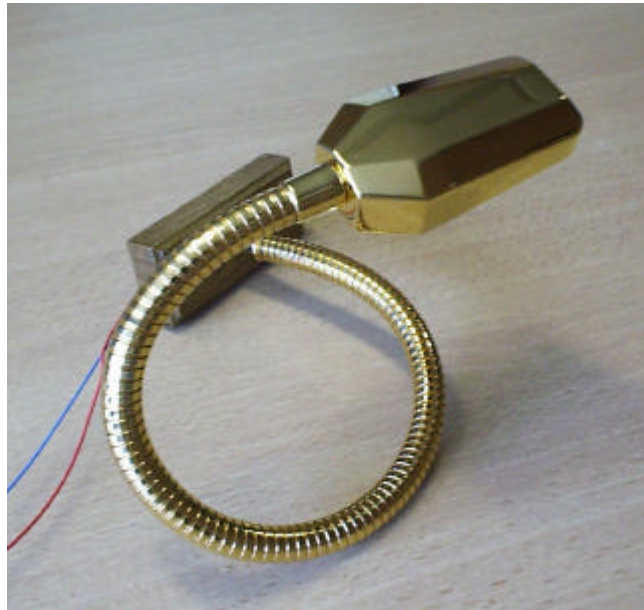

Dedicated for VIP application, this LED flexible desk light is offered in various length and finishing. Mechanical interface is easily adaptable to each application.

**TECHNICAL DATA**

Dimension:	See drawing
Mass:	0.360 kg
Power Supply:	See table
Electrical Interface:	Two wires. Length 1 m.
Mechanical Interface:	On customer specification
Light Source:	Two LXHL-MW 1C LUXEON.
Light performances	25 Lux at 450 mm on a diameter of about 600.
Useful Life:	> 20 000 Operating Hours
Environmental Spec:	Tested & qualified according to RTCA DO160D

Dimension

Schematic Diagram

Part description numbering system

611	XXX	Y	Z
	↓	↓	↓
			Finish code
			Power Supply code
	Length of the hose in mm per step of 50 mm.		
Y	Power Supply		
A	6 VDC – 300 mA		
Z	Casing Finish & Color		
0	Brushing G180 + OAS uncolored		
5	Gold		
6	Gold + hose leather case		