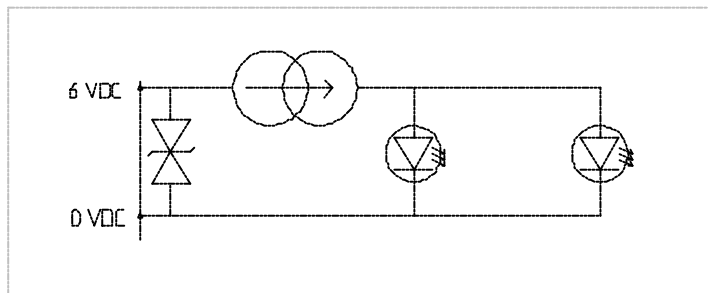

Dedicated for VIP application, this LED flexible desk light is offered in various length and finishing. Mechanical interface is easily adaptable to each application.

**TECHNICAL DATA**

Dimension:	See drawing
Mass:	0.360 kg
Power Supply:	See table
Electrical Interface:	Two wires. Length 1 m.
Mechanical Interface:	On customer specification
Light Source:	Two LXHL-MW 1C LUXEON.
Light performances	25 Lux at 450 mm on a diameter of about 600.
Useful Life:	> 20 000 Operating Hours
Environmental Spec:	Tested & qualified according to RTCA DO160D

Dimension

Schematic Diagram

Part description numbering system

611	XXX	Y	Z
	↓	↓	↓
			Finish code
			Power Supply code
	Length of the hose in mm per step of 50 mm.		
Y	Power Supply		
A	6 VDC – 300 mA		
Z	Casing Finish & Color		
0	Brushing G180 + OAS uncolored		
5	Gold		
6	Gold + hose leather case		