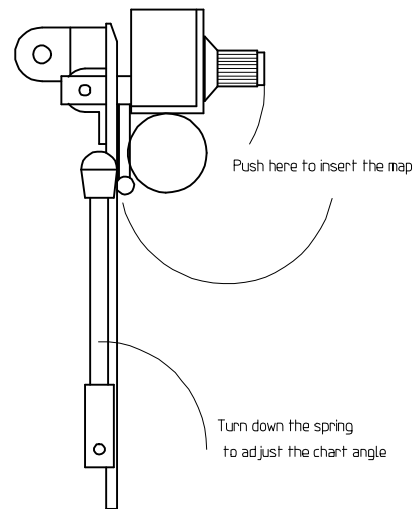

Ref. :	<b>TDS 40 60 01</b>
Issue :	1
Date :	December 2000
Page :	1 / 1

**Lighted Chart-holder**

This chart-holder is lighted by white LED's.

**Main characteristics**

Weight : 0.270 Kg (0.6 lbs).

Lighting system : white LED's monitored by rotary switch. (Off, min, max).

Power supply 0.10 A / 28 VDC

Color : these chart-holder are available in two different color:

Black : P/N 40-62-01

Grey : P/N 40-63-01

**Dimensions**

Mechanical Interface