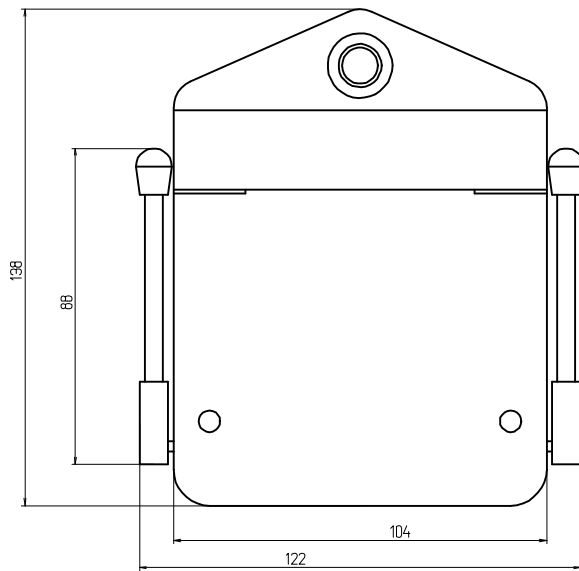

Ref. :	<b>TDS 40 60 01</b>
Issue :	1
Date :	December 2000
Page :	1 / 1

**Lighted Chart-holder**

This chart-holder is lighted by white LED's.

**Main characteristics**

Weight : 0.270 Kg (0.6 lbs).

Lighting system : white LED's monitored by rotary switch. (Off, min, max).

Power supply 0.10 A / 28 VDC

Color : these chart-holder are available in two different color:

Black : P/N 40-62-01

Grey : P/N 40-63-01

**Dimensions**

Mechanical Interface