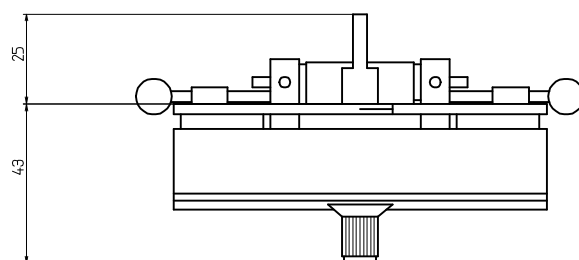

Ref. :	<b>TDS 40 60 01</b>
Issue :	1
Date :	December 2000
Page :	1 / 1

**Lighted Chart-holder**

This chart-holder is lighted by white LED's.

**Main characteristics**

Weight : 0.270 Kg (0.6 lbs).

Lighting system : white LED's monitored by rotary switch. (Off, min, max).

Power supply 0.10 A / 28 VDC

Color : these chart-holder are available in two different color:

Black : P/N 40-62-01

Grey : P/N 40-63-01

**Dimensions**

Mechanical Interface