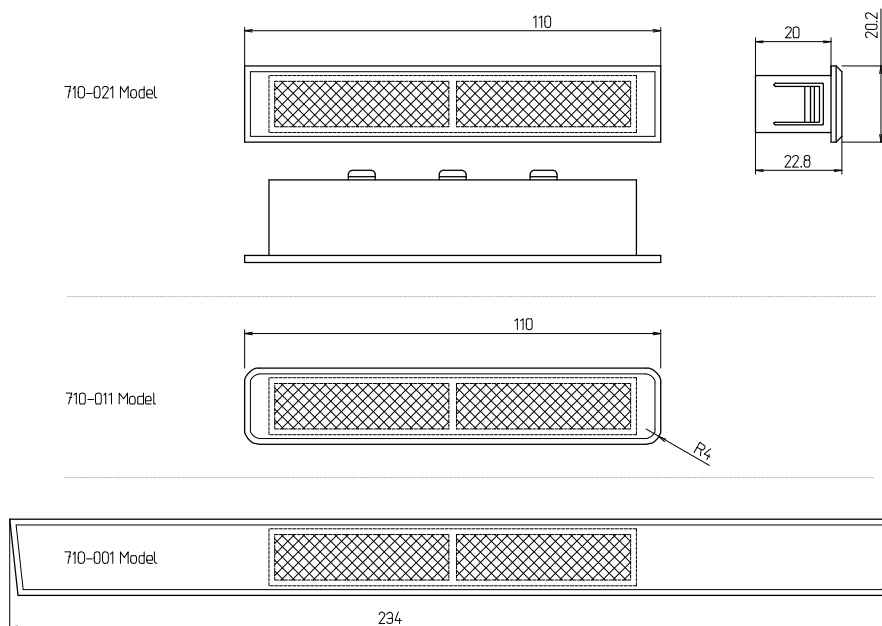

Description

The 710 Serial Illuminated Passenger Signs are designed to notify information or instruction to passengers, for example “no smoking” , fasten your seatbelt, return to your seat, etc...

With this model, to instruction can be separately illuminated.

Uniform illumination is achieved by optimum spacing of multiple white LED's. Symbol area are separated to enable a good legibility.

Main characteristics :

- Casing dimension : 97 wide x 15 high x 20 depth
- Front panel dimension : according to model.
- Power Consumption : 28 VDC – 2 x 50 mA.
- Color : on customer specification (2 last digits define the color).

Form & Dimensions

Available model

P/N	1 st Pictogram	2 ^d Pictogram	Color	Application
710-001	No Smoking	Fasten seatbelt	Grey dark	Fokker 70
710-011-01	No Smoking	Fasten seatbelt	Grey dark	Various
710-021-01	No Smoking	Fasten seatbelt	Grey dark	Various